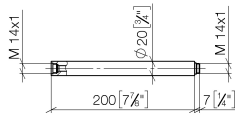

Extension for shower with fixed riser 200 mm - Dark Chrome

---

IMO

12 120 970

12 120 970

mm [inches]

12 120 970

Parts for other  
finishes can be found  
here: [Brushed Light  
Gold](#)